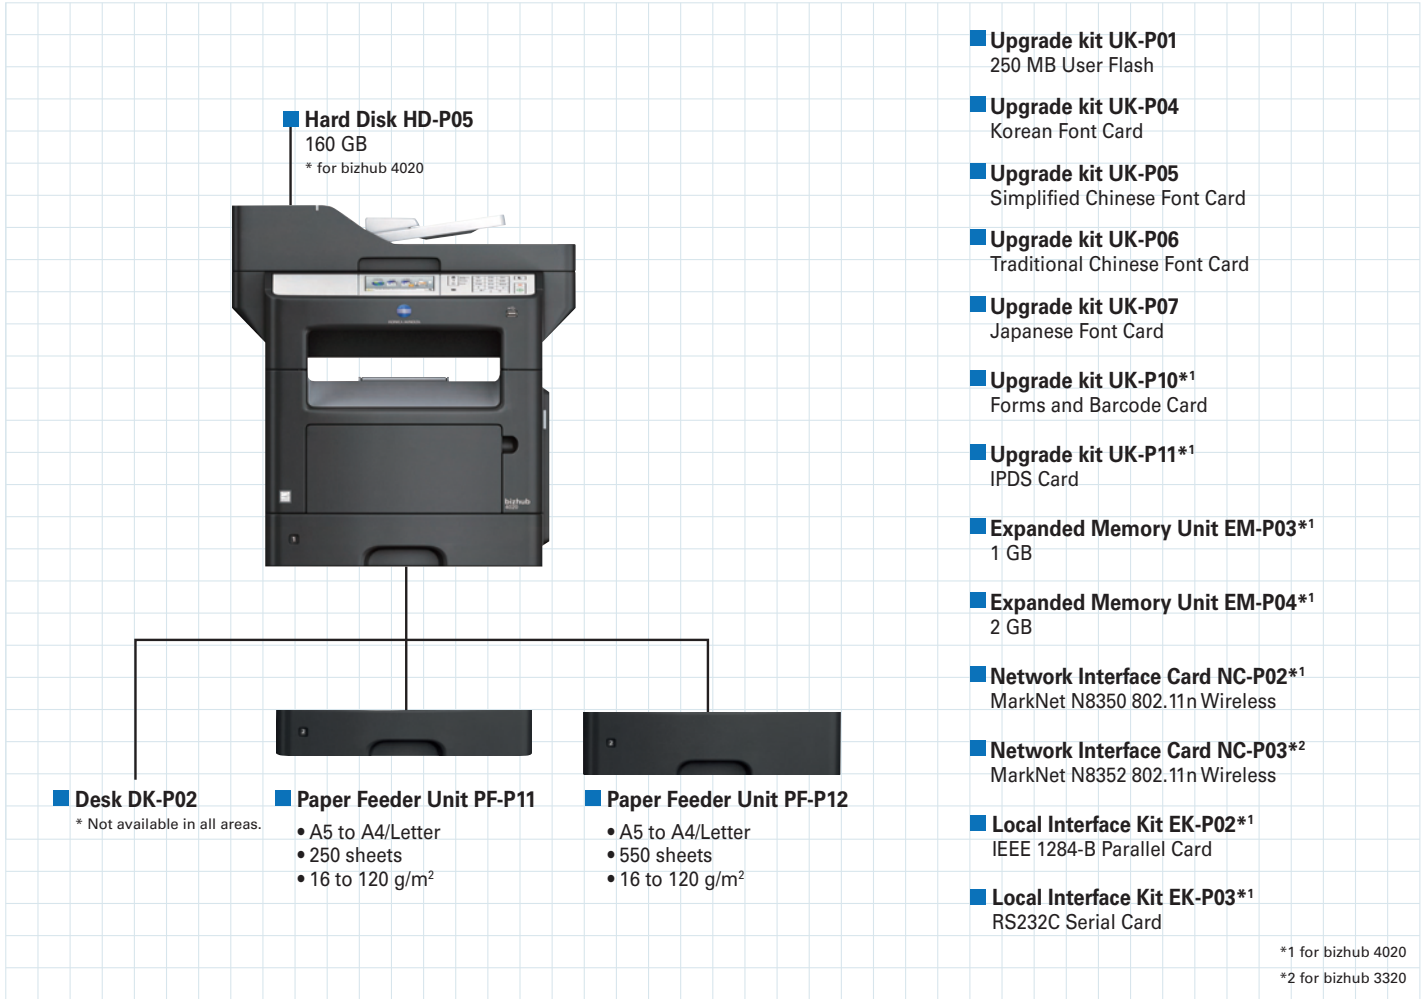

KONICA MINOLTA

bizhub 4020/3320 Spec Sheet

System

Space Requirements

Dimensions (unit: mm)

Specifications

bizhub 4020/3320 General Specifications

		bizhub 4020	bizhub 3320
Type		Desktop Printer / Copier / Scanner	
Copy Resolution	Scan	Main: 600 dpi x Sub: 600 dpi	
	Print	Main: 600 dpi x Sub: 600 dpi	
Gradation		256	
Memory Capacity (Std./Max.)		512 MB / 2.5 GB	256 MB / 256 MB
HDD		160 GB (Opt.)	—
Original Type		Sheets, Books, Objects	
Max. Original Size		A4 or Legal (8-1/2" x 14")	
Output Size		Legal, Letter, A4 to A6 Custom: 76.2 x 127 mm to 216 x 356 mm	
Image Loss	Copy	Max. 4.0 mm ±0.2 mm or less for top/bottom/right/left edges	
	Print	Max. 4.0 mm ±0.2 mm or less for top/bottom/right/left edges	
Warm-Up Time*1		77 sec. or less	
First Copy Out Time*2		6.5 sec. or less	
Copy Speed (A4)		40 ppm	33 ppm
Copy Magnification	Fixed Same Magnification	1: 1.000 ±0.5% or less	
	Scaling Up	1: 1.154 / 1.224 / 1.294 / 1.414 / 1.545 / 1.631 / 2.000	
	Scaling Down	1: 0.866 / 0.816 / 0.785 / 0.707 / 0.647 / 0.607 / 0.500	
	Preset	3 types	
	Zoom	25 to 400% (in 0.1% increments)	
	Lengthwise Crosswise Individual Settings	25 to 400% (in 0.1% increments)	
Paper Capacity (75 g/m ²)	Tray 1	250 sheets (up to Legal)	
	Multiple Bypass Tray	100 sheets (up to Legal)	50 sheets (up to Legal)
Max. Paper Capacity (75 g/m ²)		2,000 sheets	850 sheets
Paper Weight	Tray 1	60 to 120 g/m ²	60 to 90 g/m ²
	Multiple Bypass Tray	60 to 163 g/m ²	
Multiple Copy		1 to 999 sheets	
Auto Duplex	Type	Non-Stack	
	Paper Size	Legal, Letter, A4	
	Paper Weight	60 to 90 g/m ²	
Power Requirements		AC220 to 240 V 4.2 A (50 to 60 Hz)	
Max. Power Consumption		972 W or less	926 W or less
Dimensions [W] x [D] x [H]		489 x 452 x 502 mm (19-1/4" x 17-3/4" x 19-3/4")	389 x 472 x 468 mm (15-1/4" x 18-1/2" x 18-1/2")
Weight		Approx. 21.8 kg (48 lb)	Approx. 20 kg (44 lb)
Space Requirements*3 [W] x [D]		664 x 856.8 mm (26-1/4" x 33-3/4")	564 x 876.8 mm (22-1/4" x 34-1/2")