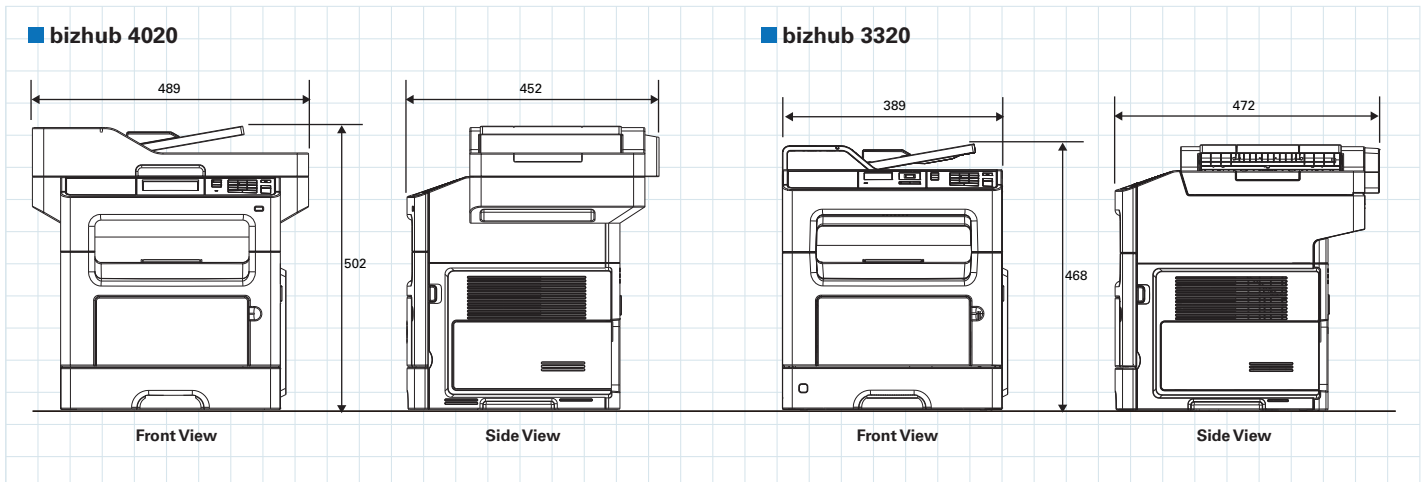

KONICA MINOLTA

bizhub 4020/3320 Spec Sheet

System

Space Requirements

Dimensions (unit: mm)

Specifications

bizhub 4020/3320 General Specifications

		bizhub 4020	bizhub 3320
Type		Desktop Printer / Copier / Scanner	
Copy Resolution	Scan	Main: 600 dpi x Sub: 600 dpi	
	Print	Main: 600 dpi x Sub: 600 dpi	
Gradation		256	
Memory Capacity (Std./Max.)		512 MB / 2.5 GB	256 MB / 256 MB
HDD		160 GB (Opt.)	—
Original Type		Sheets, Books, Objects	
Max. Original Size		A4 or Legal (8-1/2" x 14")	
Output Size		Legal, Letter, A4 to A6 Custom: 76.2 x 127 mm to 216 x 356 mm	
Image Loss	Copy	Max. 4.0 mm ±0.2 mm or less for top/bottom/right/left edges	
	Print	Max. 4.0 mm ±0.2 mm or less for top/bottom/right/left edges	
Warm-Up Time*1		77 sec. or less	
First Copy Out Time*2		6.5 sec. or less	
Copy Speed (A4)		40 ppm	33 ppm
Copy Magnification	Fixed Same Magnification	1: 1.000 ±0.5% or less	
	Scaling Up	1: 1.154 / 1.224 / 1.294 / 1.414 / 1.545 / 1.631 / 2.000	
	Scaling Down	1: 0.866 / 0.816 / 0.785 / 0.707 / 0.647 / 0.607 / 0.500	
	Preset	3 types	
	Zoom	25 to 400% (in 0.1% increments)	
	Lengthwise Crosswise Individual Settings	25 to 400% (in 0.1% increments)	
Paper Capacity (75 g/m ²)	Tray 1	250 sheets (up to Legal)	
	Multiple Bypass Tray	100 sheets (up to Legal)	50 sheets (up to Legal)
Max. Paper Capacity (75 g/m ²)		2,000 sheets	850 sheets
Paper Weight	Tray 1	60 to 120 g/m ²	60 to 90 g/m ²
	Multiple Bypass Tray	60 to 163 g/m ²	
Multiple Copy		1 to 999 sheets	
Auto Duplex	Type	Non-Stack	
	Paper Size	Legal, Letter, A4	
	Paper Weight	60 to 90 g/m ²	
Power Requirements		AC220 to 240 V 4.2 A (50 to 60 Hz)	
Max. Power Consumption		972 W or less	926 W or less
Dimensions [W] x [D] x [H]		489 x 452 x 502 mm (19-1/4" x 17-3/4" x 19-3/4")	389 x 472 x 468 mm (15-1/4" x 18-1/2" x 18-1/2")
Weight		Approx. 21.8 kg (48 lb)	Approx. 20 kg (44 lb)
Space Requirements*3 [W] x [D]		664 x 856.8 mm (26-1/4" x 33-3/4")	564 x 876.8 mm (22-1/4" x 34-1/2")